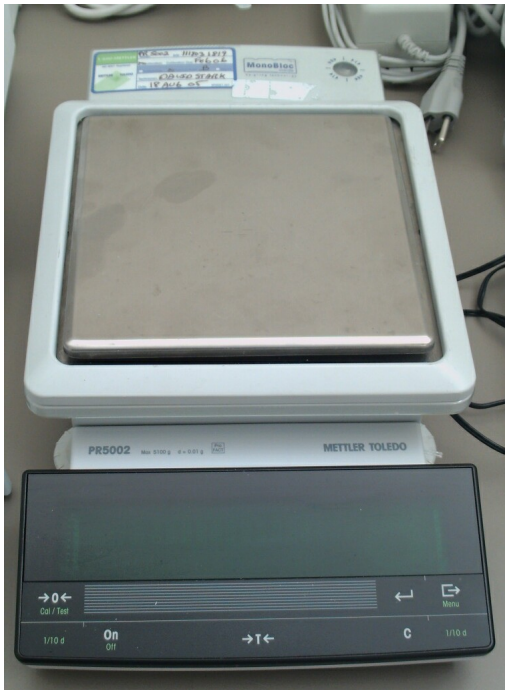

Mettler Toledo PR5002

Mettler Toledo PR5002 Professional Level top-loading balance, 5100g capacity x 0.01g readability

Rating: Not Rated Yet

Price

Sales price \$1,650.00

[Ask a question about this product](#)

Manufacturer [Mettler Toledo](#)

Description

!!! SOLD !!!

This Mettler Toledo PR5002 Professional Level top-loading balance, 5100g capacity x 0.01g readability, has Fully Automatic Calibration Technology (FACT), meets all GLP & ISO 9000 requirements, built-in universal interface, and full range taring. Comes w/a 6.5" x 6.5" square weighing pan.